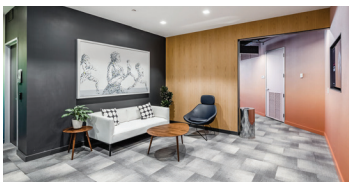

With Ascend, you have access to events and environments that promote creativity, wellness, and collaboration. From state-of-the-art fitness centers to tranquil rooftop retreats, every aspect of Ascend spaces are crafted to elevate you and your team's performance and enjoyment within—and outside of—the office.

LEARN MORE: cclcre.com

the ascend network

2 bethesda metro

- 16-Person Conference Room
- Tenant Lounge with Pool Table
- 2,200 SF Fitness Center
- Rooftop Terrace
- Host Concierge Services

5425 wisconsin avenue

- Conference Center
- Tenant Lounge with Golf Simulator
- Fitness Center
- Outdoor Seating
- Host Concierge Services

2 wisconsin circle

- Fitness Center
- Outdoor Seating
- Host Concierge Services

5471 wisconsin avenue