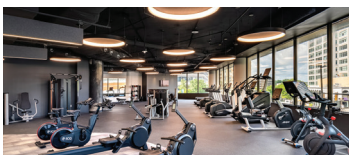

With Ascend, you have access to events and environments that promote creativity, wellness, and collaboration. From state-of-the-art fitness centers to tranquil rooftop retreats, every aspect of Ascend spaces are crafted to elevate you and your team's performance and enjoyment within—and outside of—the office.

LEARN MORE: cclcre.com

the ascend network

2 bethesda metro

- 16-Person Conference Room
- Tenant Lounge with Pool Table
- 2,200 SF Fitness Center
- Rooftop Terrace
- Host Concierge Services

5425 wisconsin avenue

- Conference Center
- Tenant Lounge with Golf Simulator
- Fitness Center
- Outdoor Seating
- Host Concierge Services

2 wisconsin circle

- Fitness Center
- Outdoor Seating
- Host Concierge Services

5471 wisconsin avenue